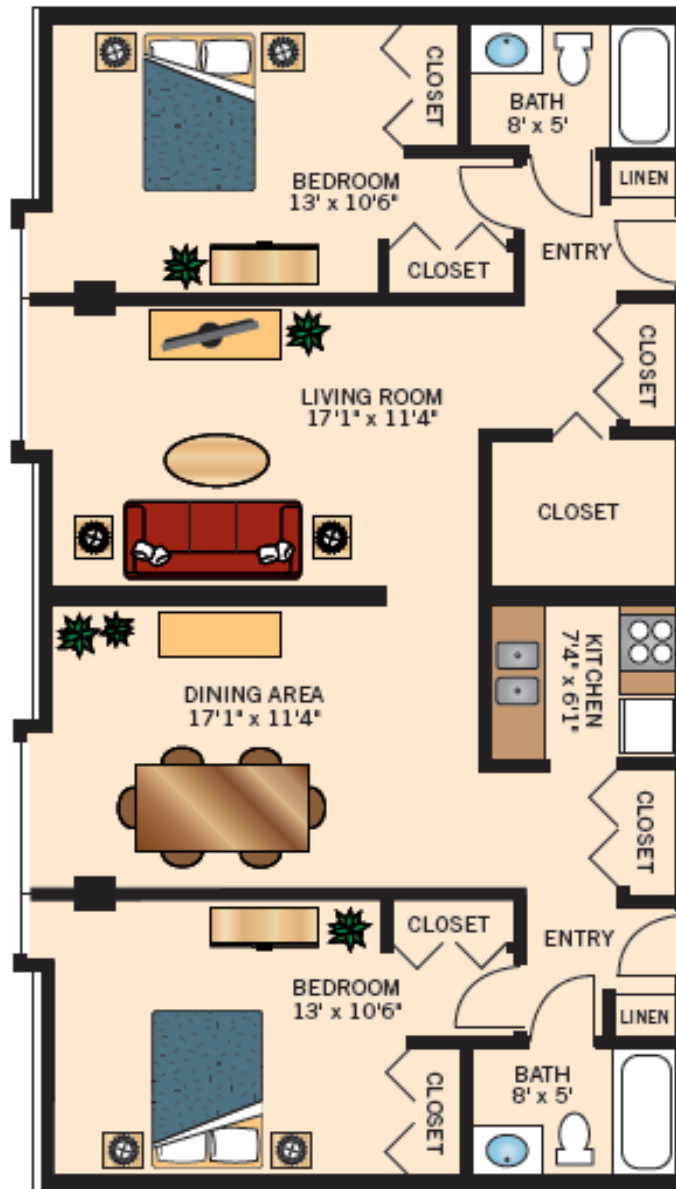

WHITE PINES

Two Bedroom, Two Baths
1100 Square Feet

Floor plans are not to scale and are shown for comparative purposes only.
Actual apartment floor plans may have minor variations.

Call 248-353-2810 for more information or to schedule a tour!