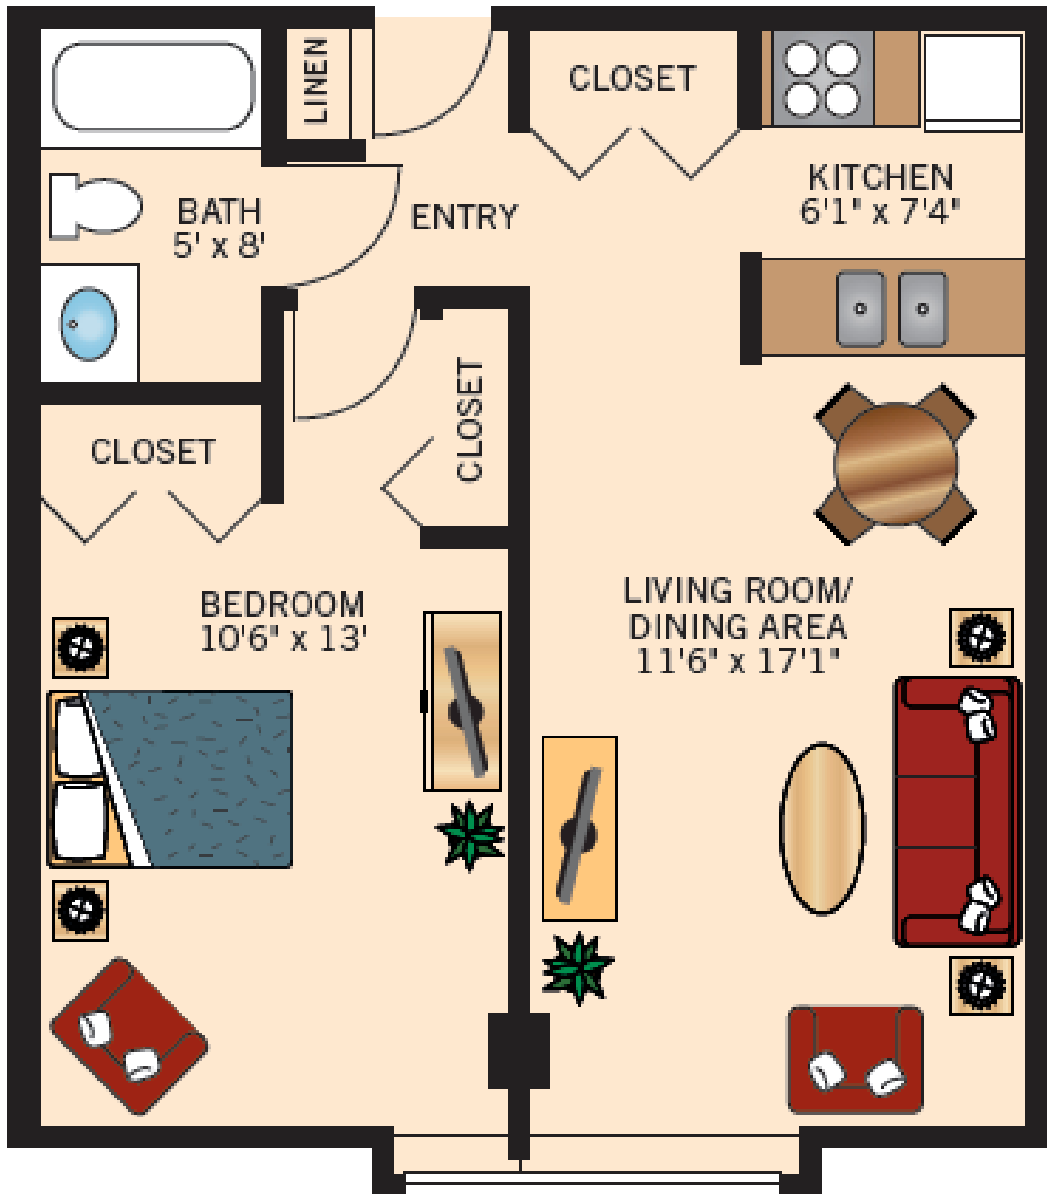

## ROBIN

One Bedroom  
550 Square Feet

Floor plans are not to scale and are shown for comparative purposes only.  
Actual apartment floor plans may have minor variations.

**Call 248-353-2810 for more information or to schedule a tour!**